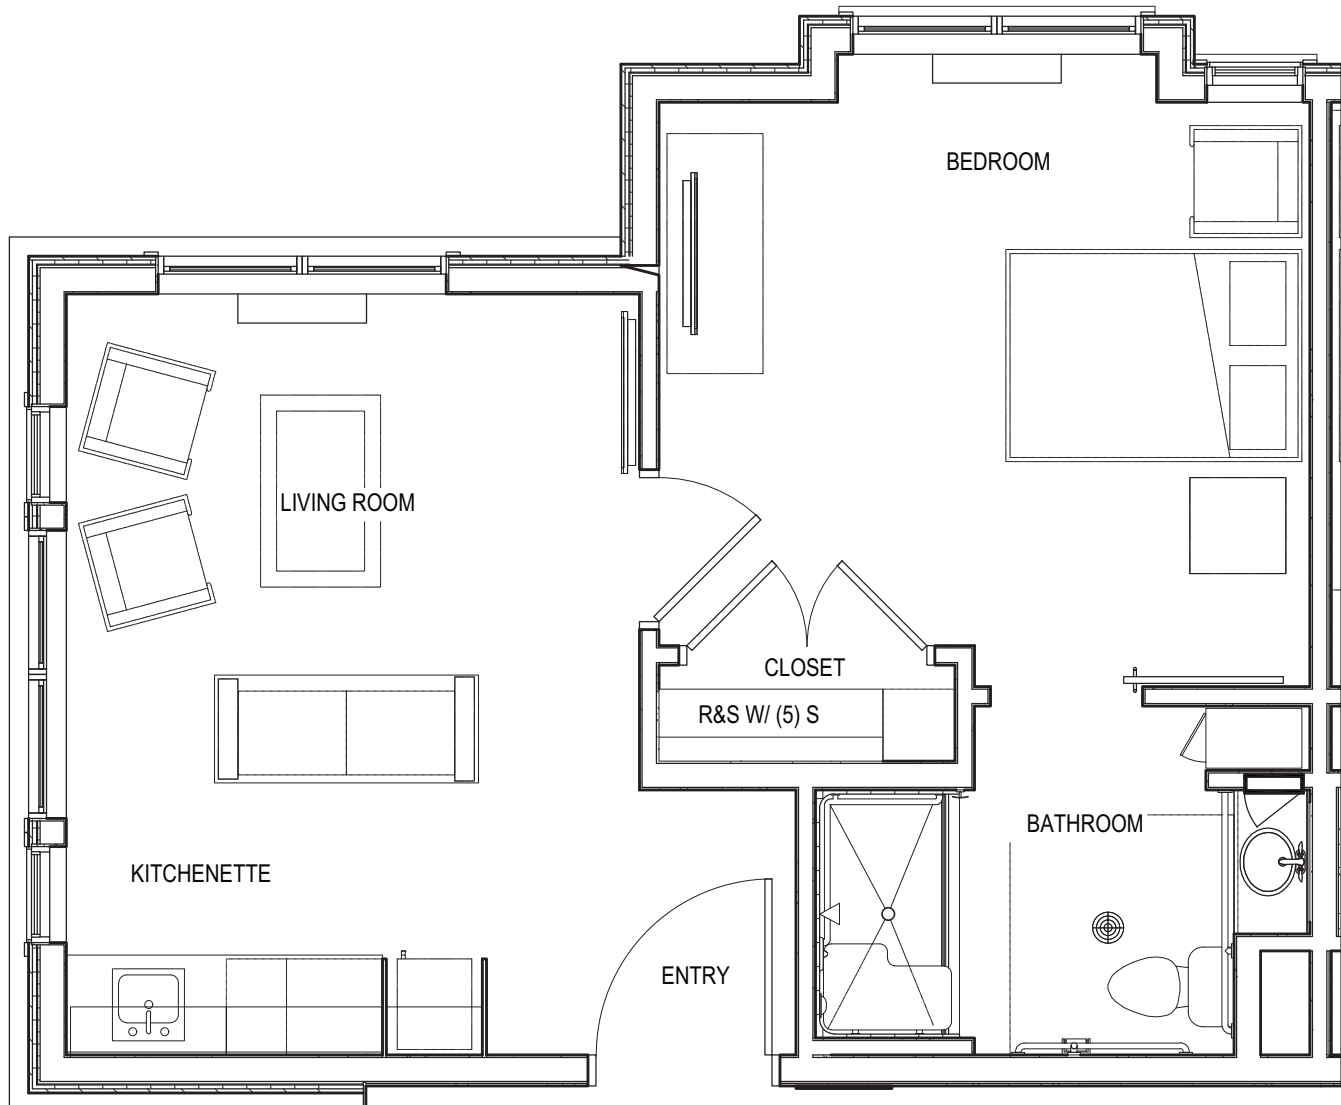

SUNDANCE

One Bedroom | 488sq.ft.

BRIDGEMOOR

ASSISTED LIVING