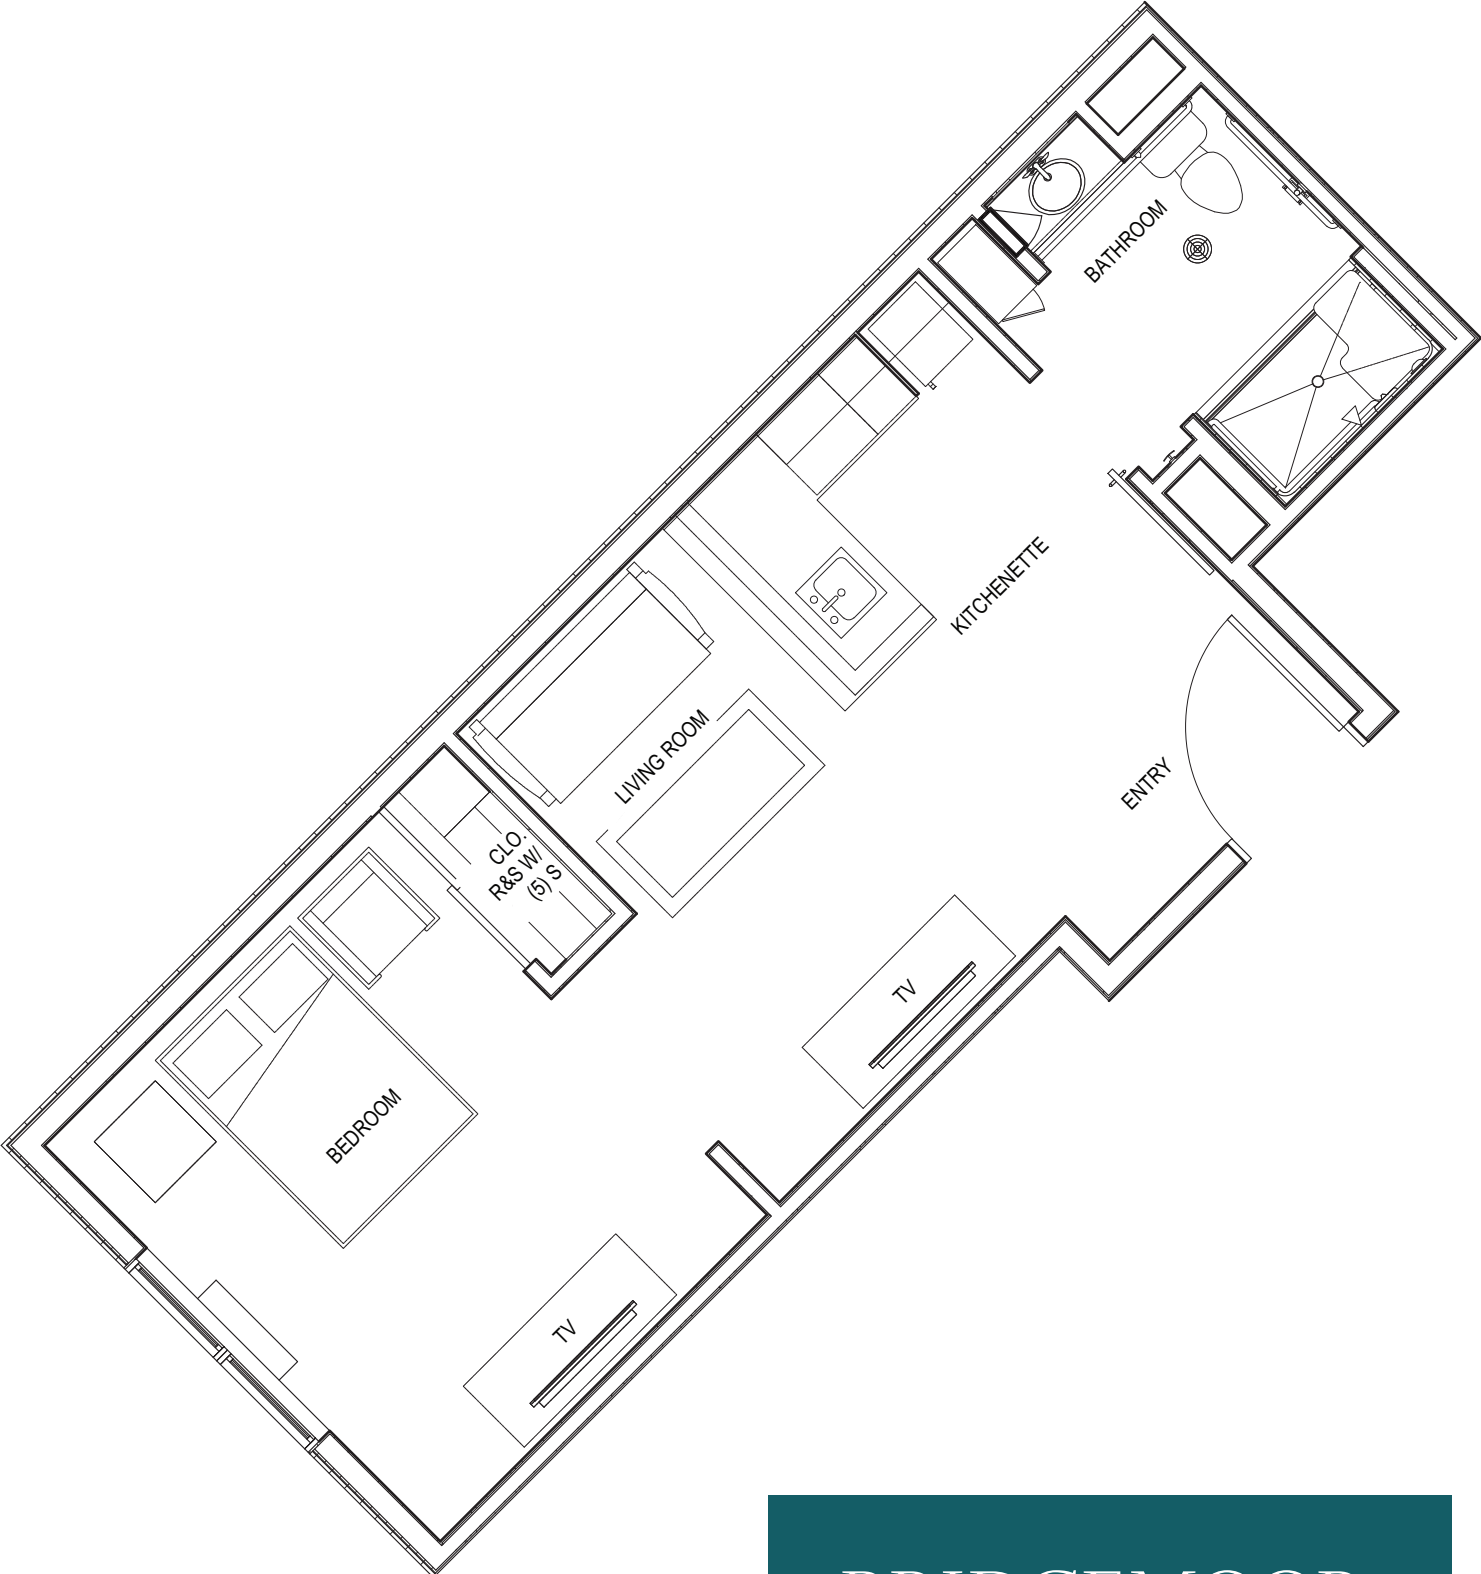

RIVERCREST

Deluxe Suite | 476sq.ft.

BRIDGEMOOR
ASSISTED LIVING