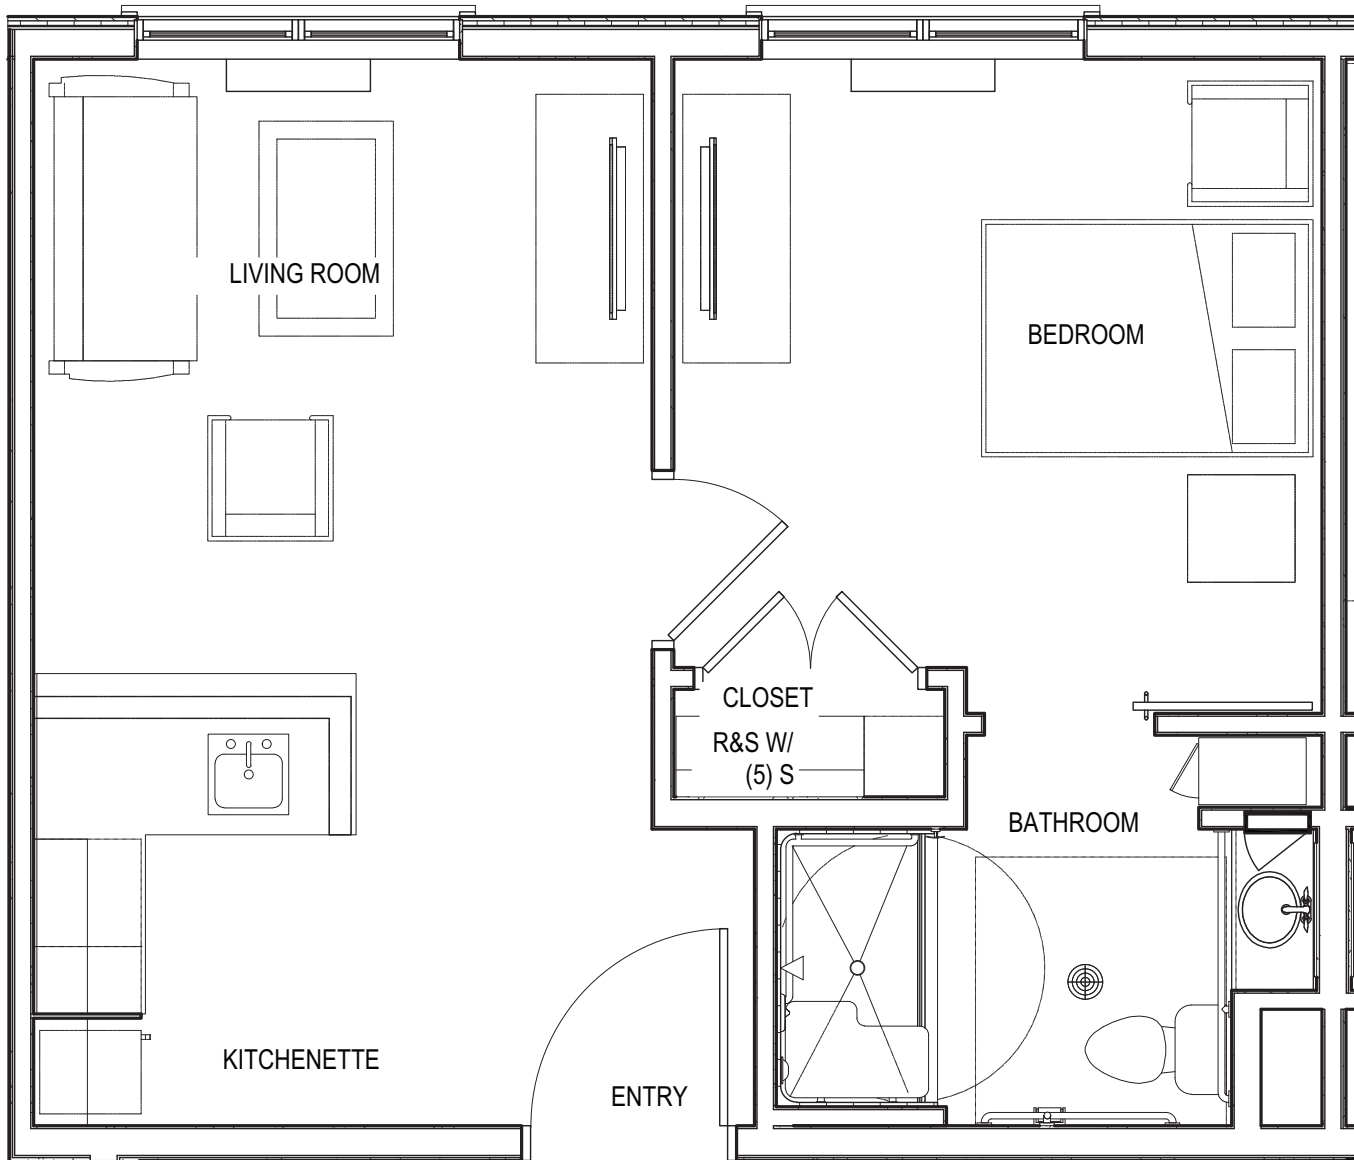

# REMINGTON

Deluxe One Bedroom | 500sq.ft.

## BRIDGEMOOR

ASSISTED LIVING