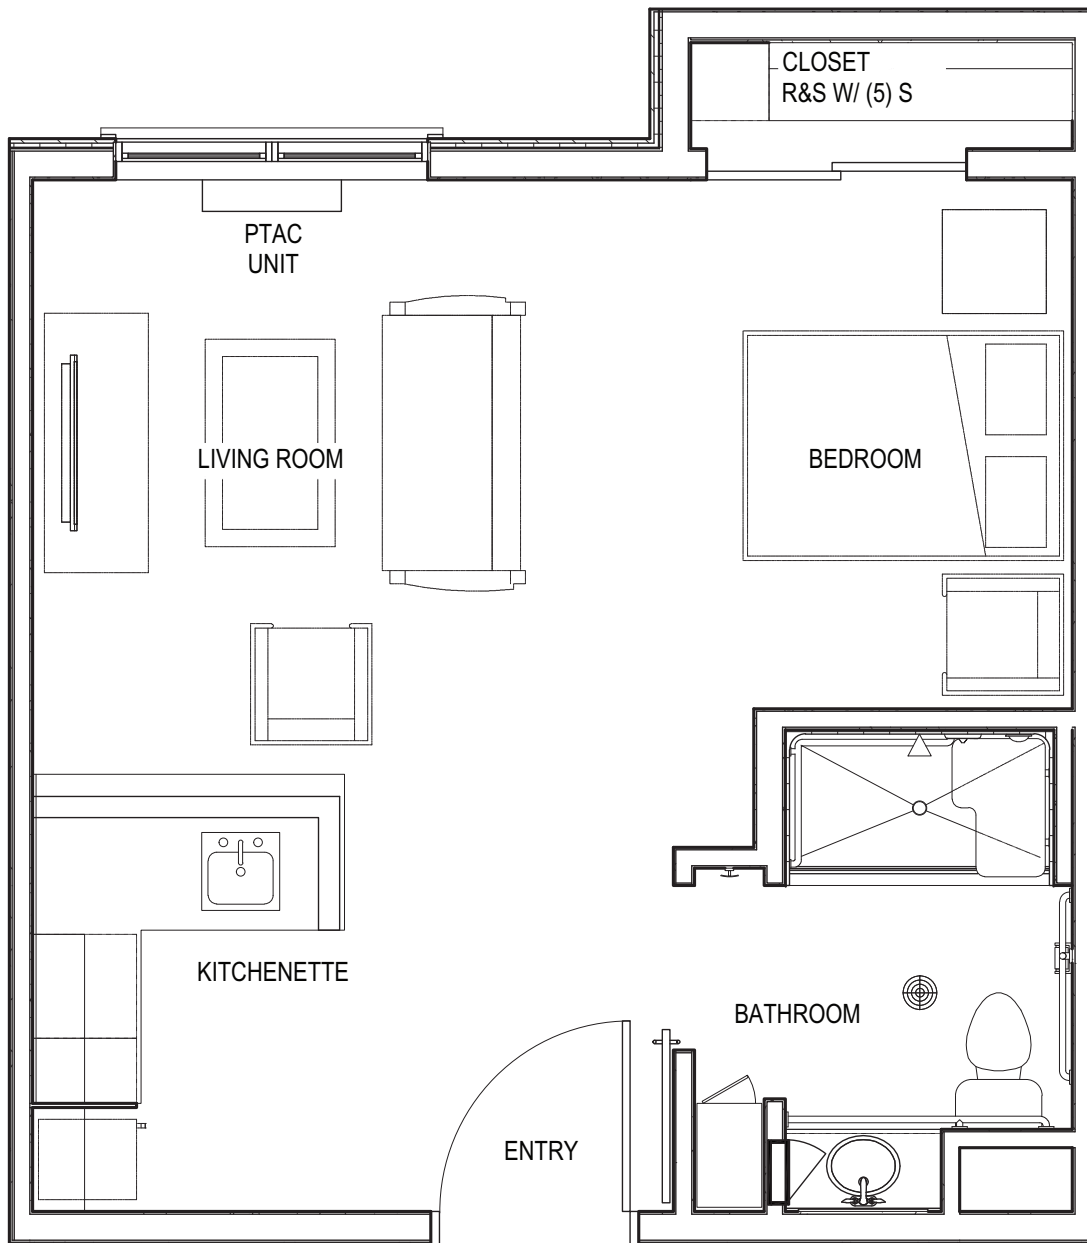

CHARLESTON

Deluxe Studio | 433sq.ft.

BRIDGEMOOR

ASSISTED LIVING